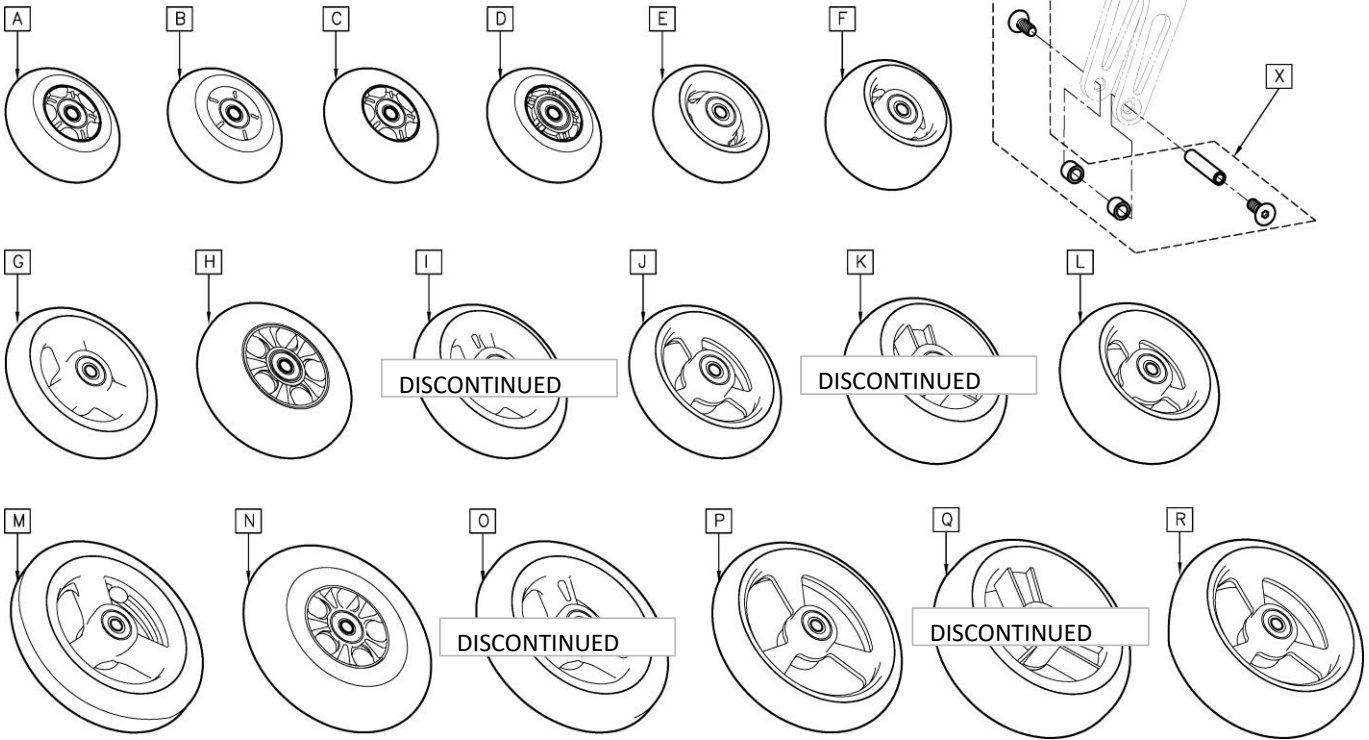

CASTERS

COLOURS
IN MOTION

Ver. 1 01/01/23
Section 3200

POS	Parts #	QTY	Remark	MSRP	NOTE
A	0069-300	1	3" x W:1" Composite Black Hub / Clear Tire	per 1pcs	3" STD
B	0065-300	1	3" x W:1" Red Hub / Red Tire	per 1pcs	3" STD
C	0070-300	1	3" x W:1" Composite Black Hub / Black Tire	per 1pcs	3" STD
D	0532-250	1	3" x W:1" Composite Black Hub / Lighted Tire	per 1pcs	Lighted
E	0410-310	1	3" x W:1" Aluminum Silver Hub / Black Tire	per 1pcs	Frog Legs
E	0410-305	1	3" x W:1" Aluminum Black Hub / Black Tire	per 1pcs	Frog Legs
F	0410-311	1	3" x W:1.5" Aluminum Silver Hub / Black Tire	per 1pcs	Frog Legs
F	0410-312	1	3" x W:1.5" Aluminum Black Hub / Black Tire	per 1pcs	Frog Legs
G	0549-305	1	4" x W:1 1/8" Composite Black Hub / Black Tire	per 1pcs	4" STD
H	0532-300	1	4" x W:1" Composite Black Hub / Lighted Tire	per 1pcs	Lighted
I	DISCONTINUED				
I	0410-590	1	4" x W:1" Composite Black Hub / Black Tire	per 1pcs	Frog Legs
J	0410-303	1	4" x W:1" Aluminum Silver Hub / Black Tire	per 1pcs	Frog Legs
J	0410-302	1	4" x W:1" Aluminum Black Hub / Black Tire	per 1pcs	Frog Legs
K	ALL DISCONTINUED				
K	0410-375	1	4" x W:1.5" Composite Black Hub / Black Tire	per 1pcs	Frog Legs
K	0410-390	1	4" x W:1.5" Composite Black Hub / Blue Tire	per 1pcs	Frog Legs
K	0410-380	1	4" x W:1.5" Composite Black Hub / Red Tire	per 1pcs	Frog Legs